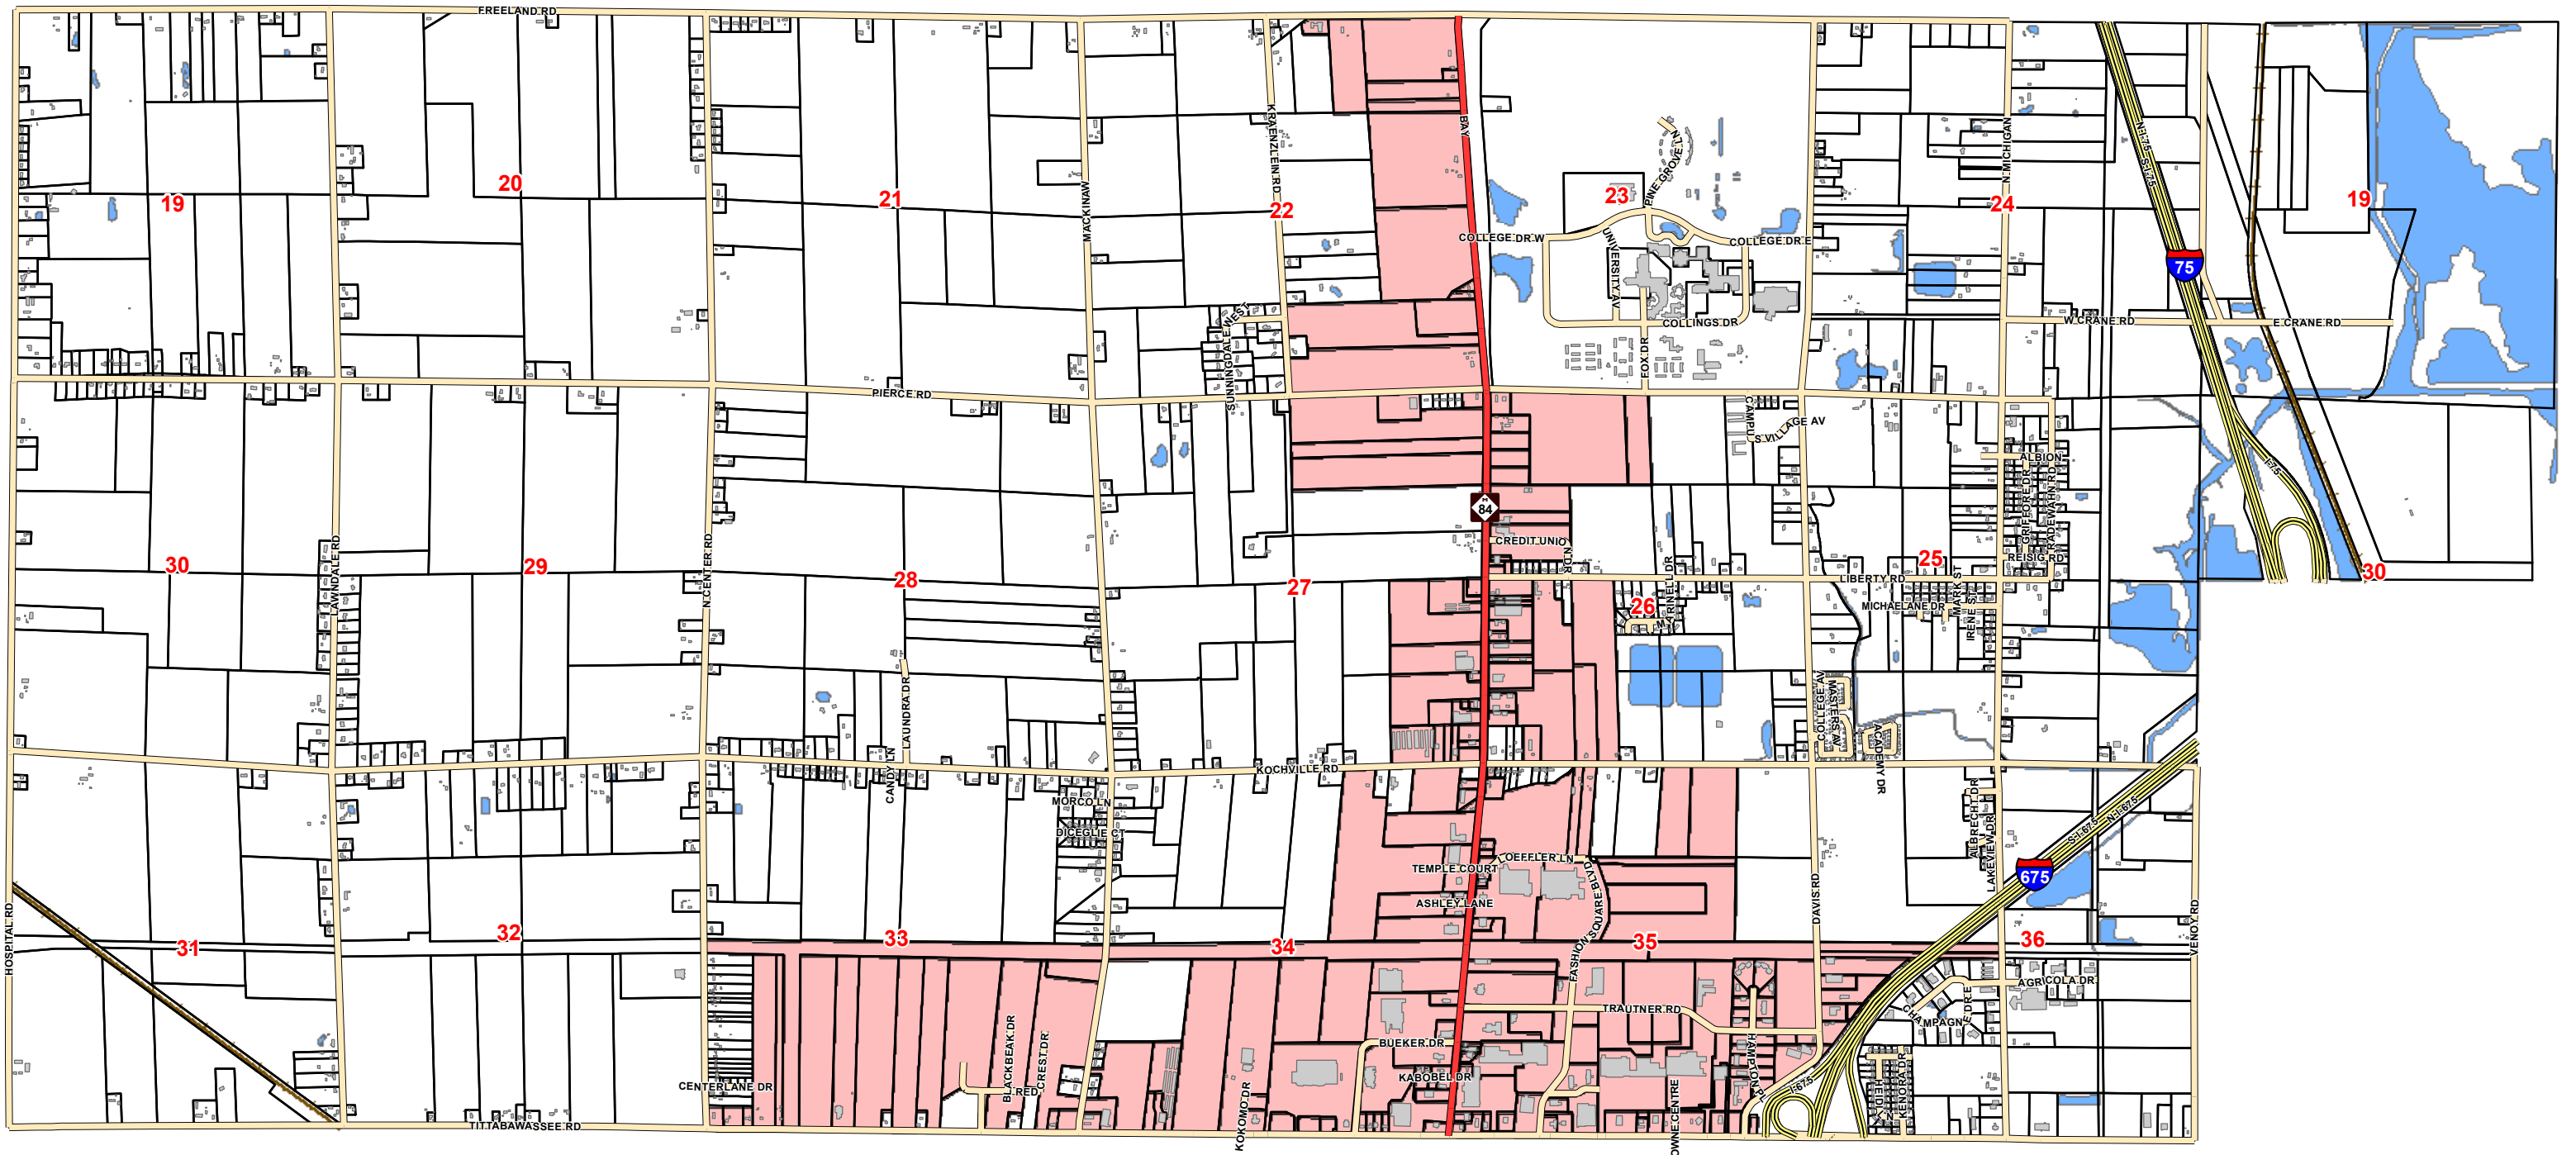

Kochville Township

Downtown Development Authority Parcels

Legend

-  Building Footprint
-  DDA Parcels