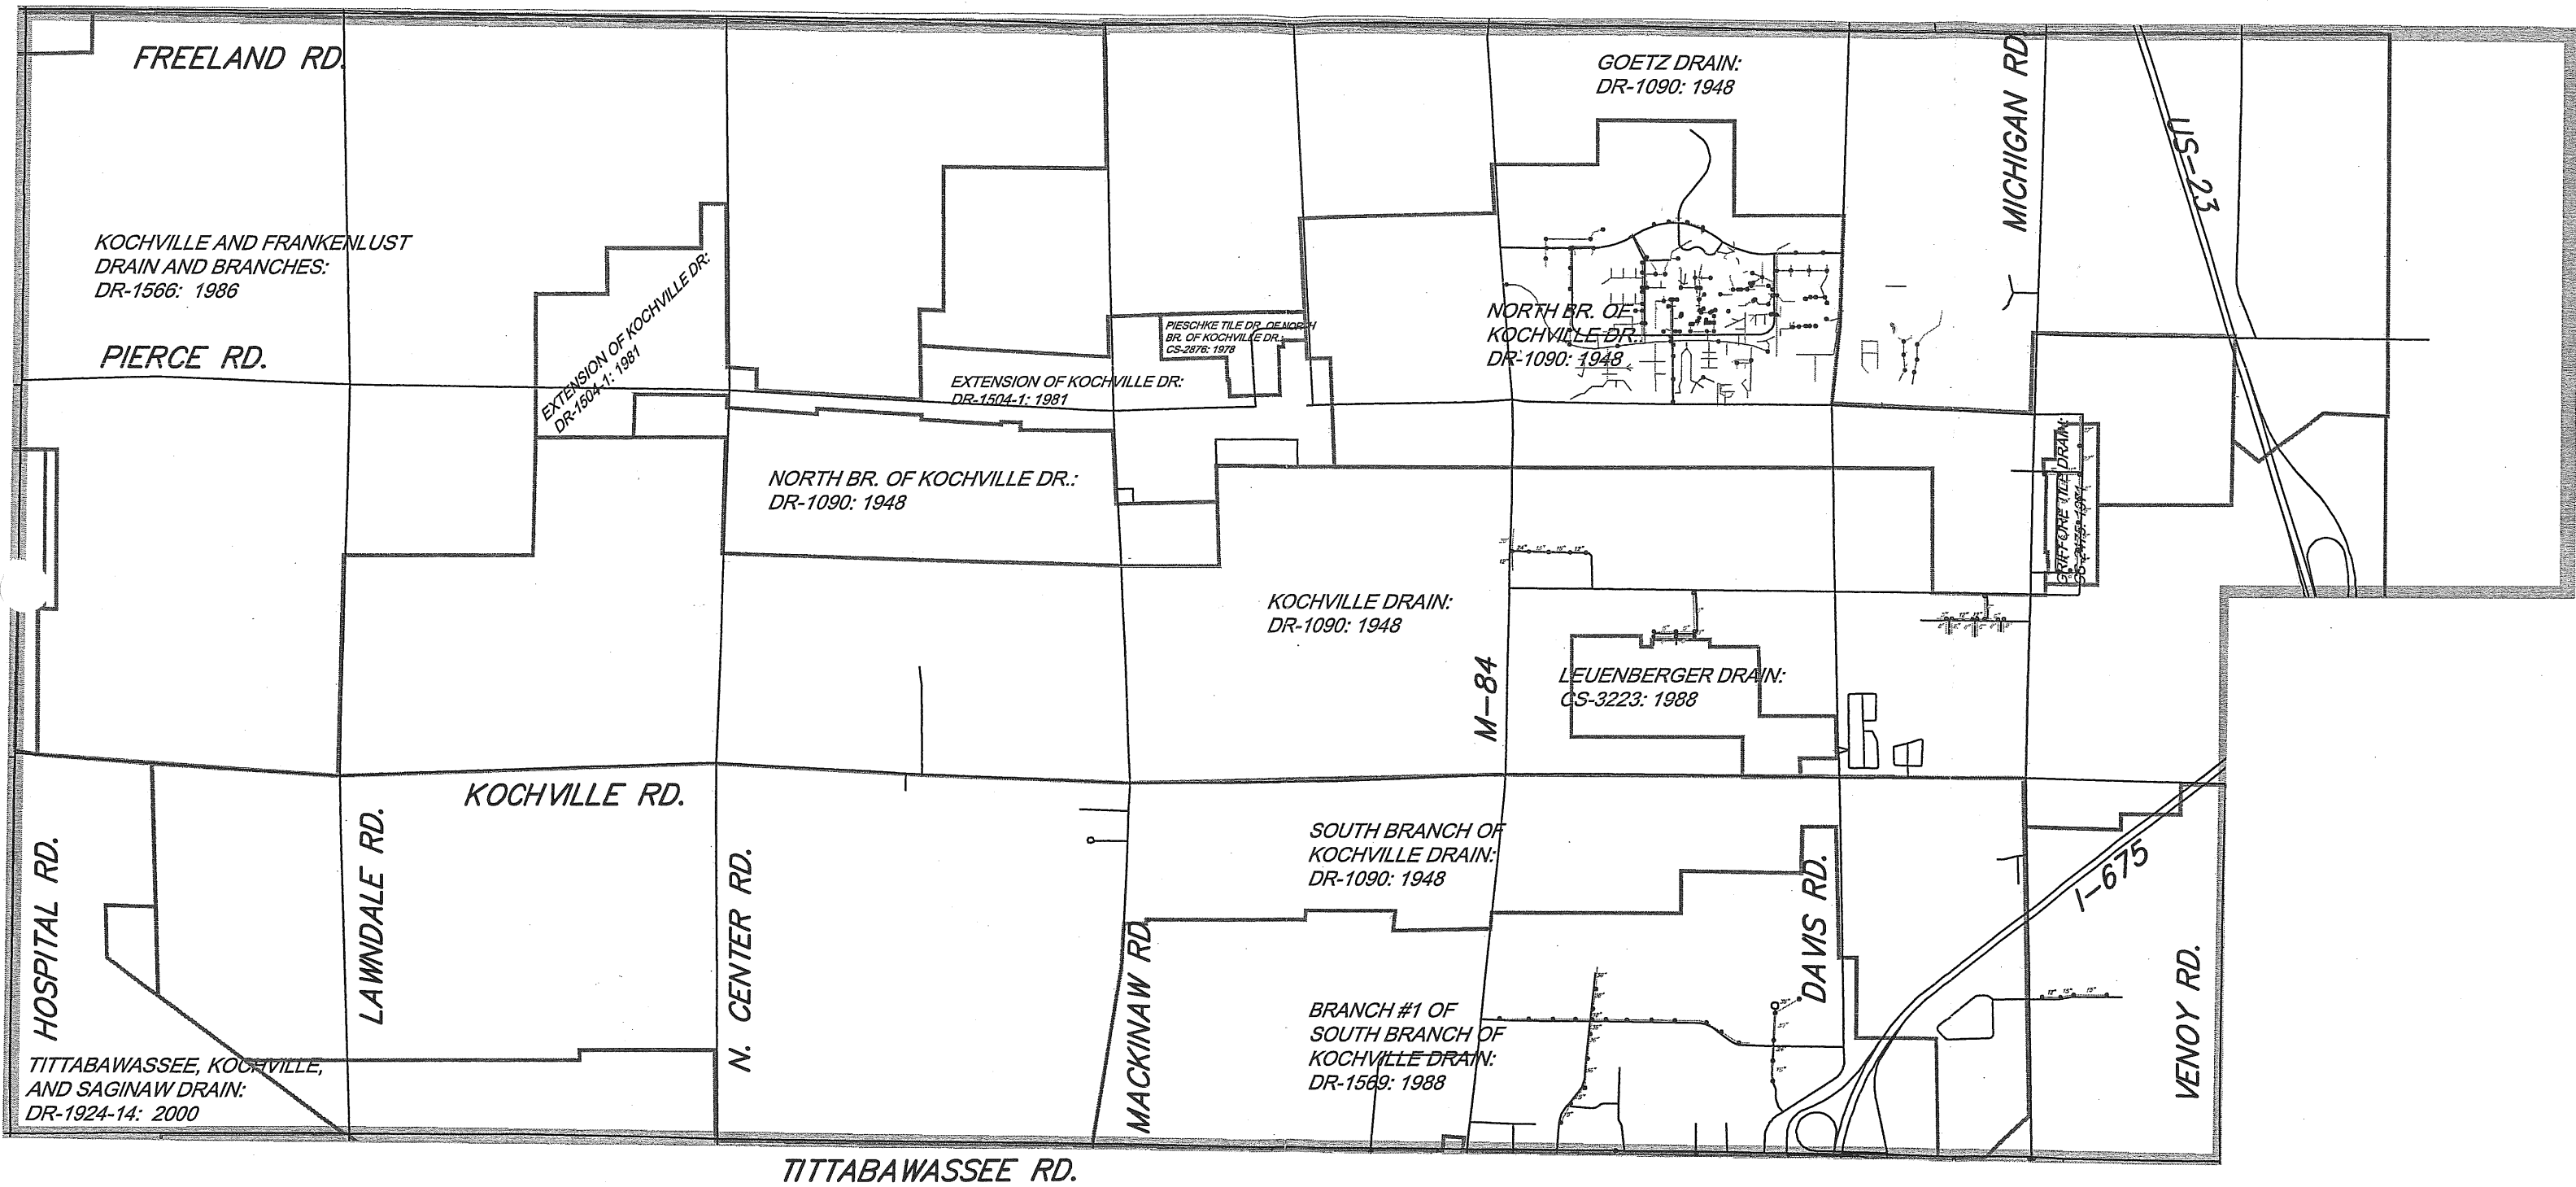

KOCHVILLE TWP.

STORM SEWER MAP