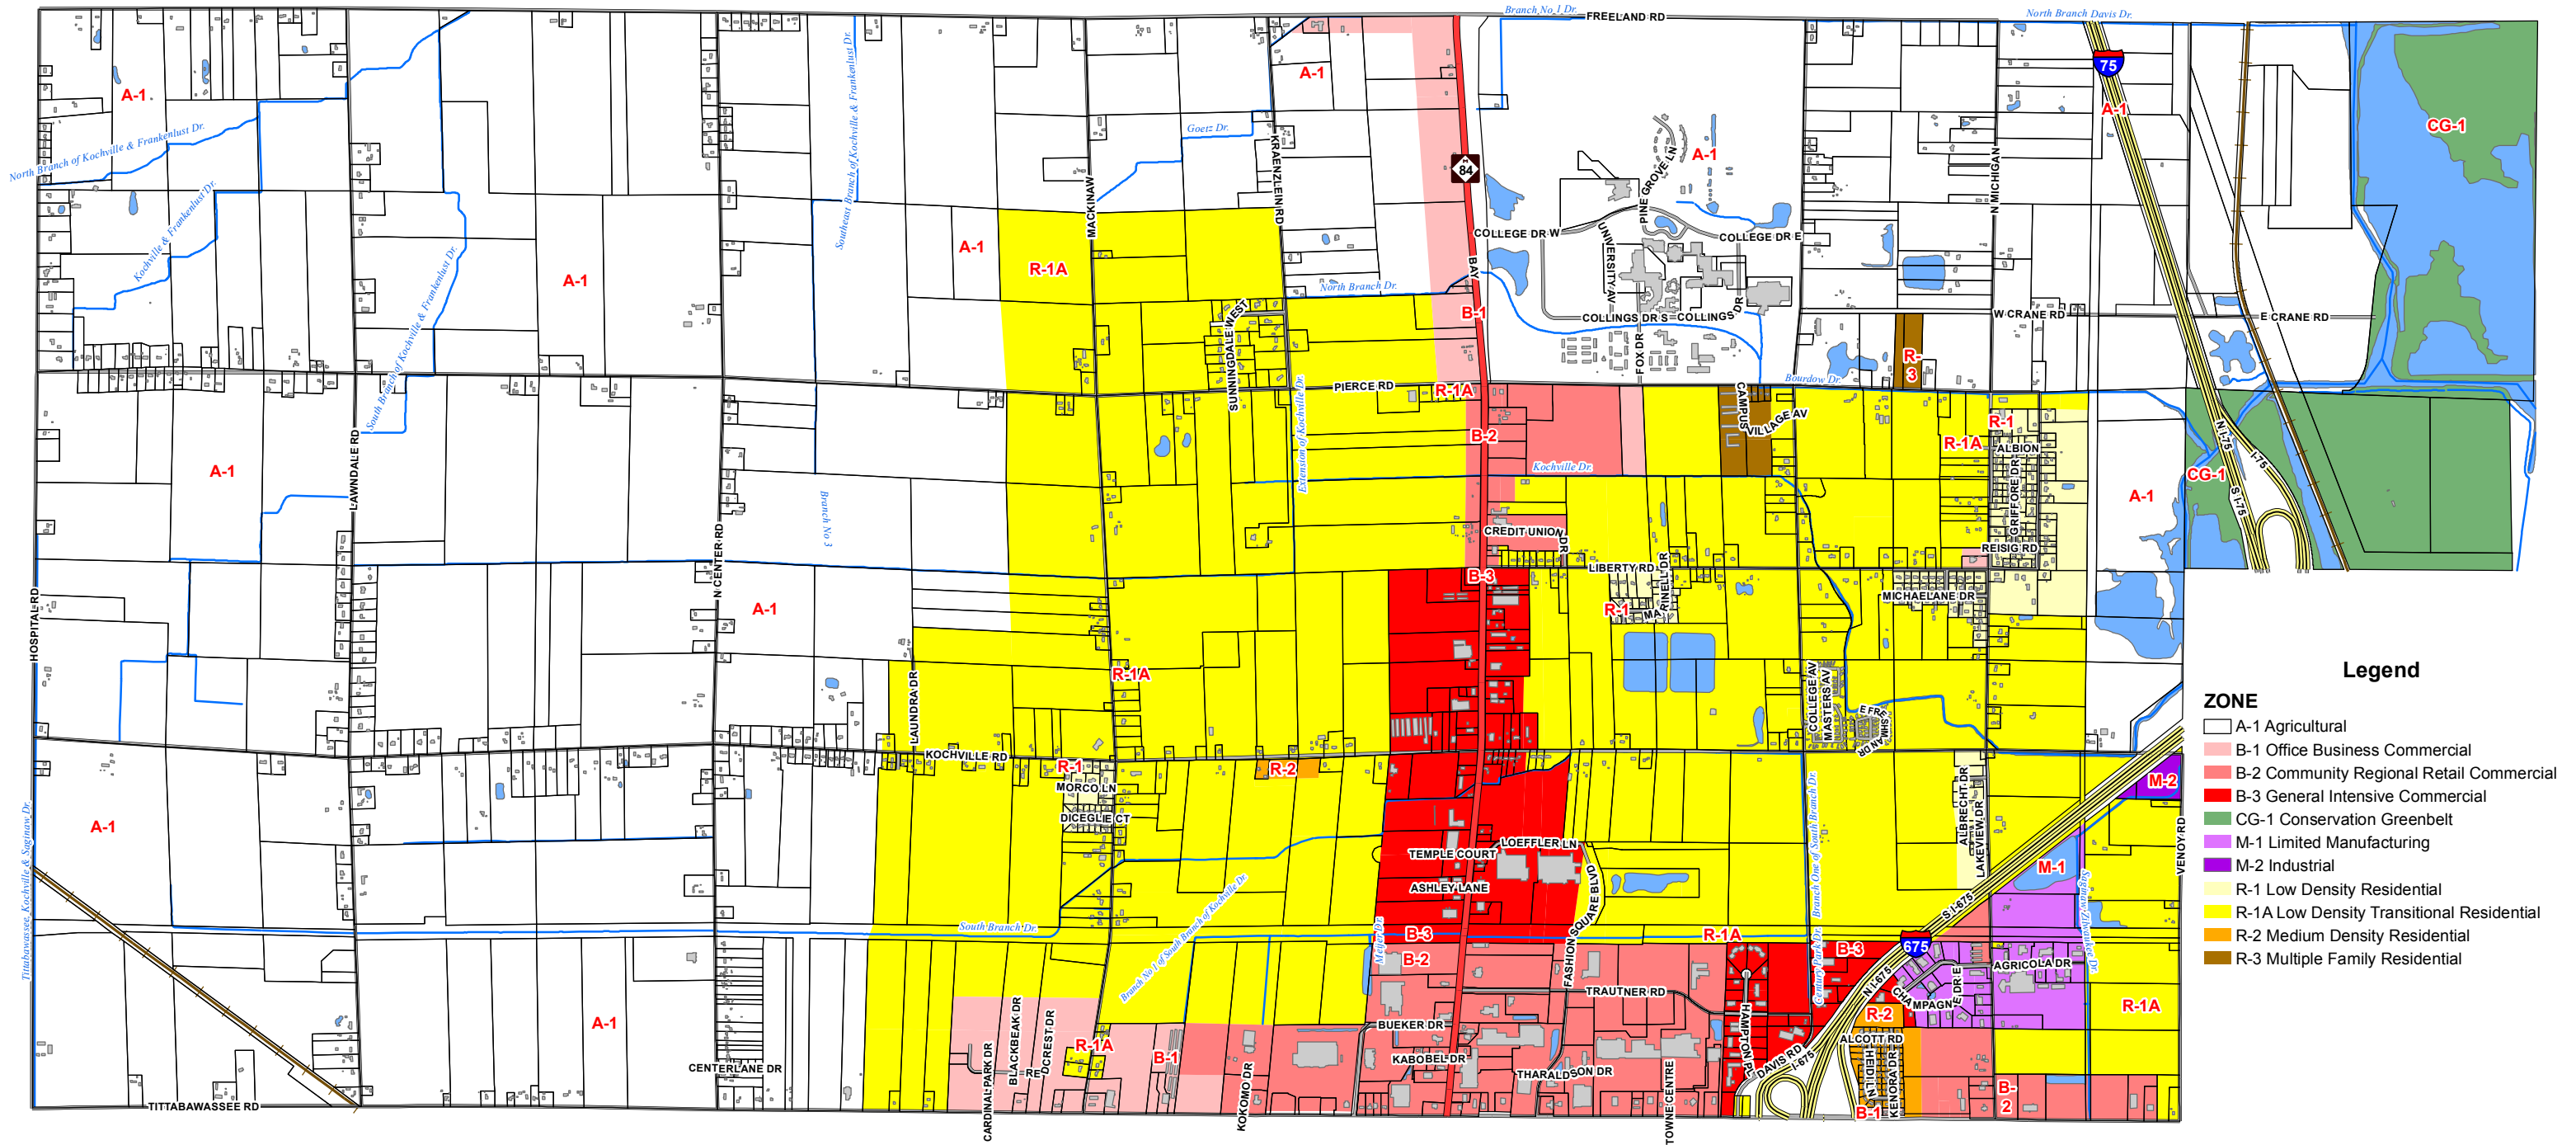

Kochville Township

Zoning

Legend

ZONE	
[White Box]	A-1 Agricultural
[Light Pink Box]	B-1 Office Business Commercial
[Light Red Box]	B-2 Community Regional Retail Commercial
[Red Box]	B-3 General Intensive Commercial
[Green Box]	CG-1 Conservation Greenbelt
[Purple Box]	M-1 Limited Manufacturing
[Dark Purple Box]	M-2 Industrial
[Yellow Box]	R-1 Low Density Residential
[Light Yellow Box]	R-1A Low Density Transitional Residential
[Orange Box]	R-2 Medium Density Residential
[Brown Box]	R-3 Multiple Family Residential